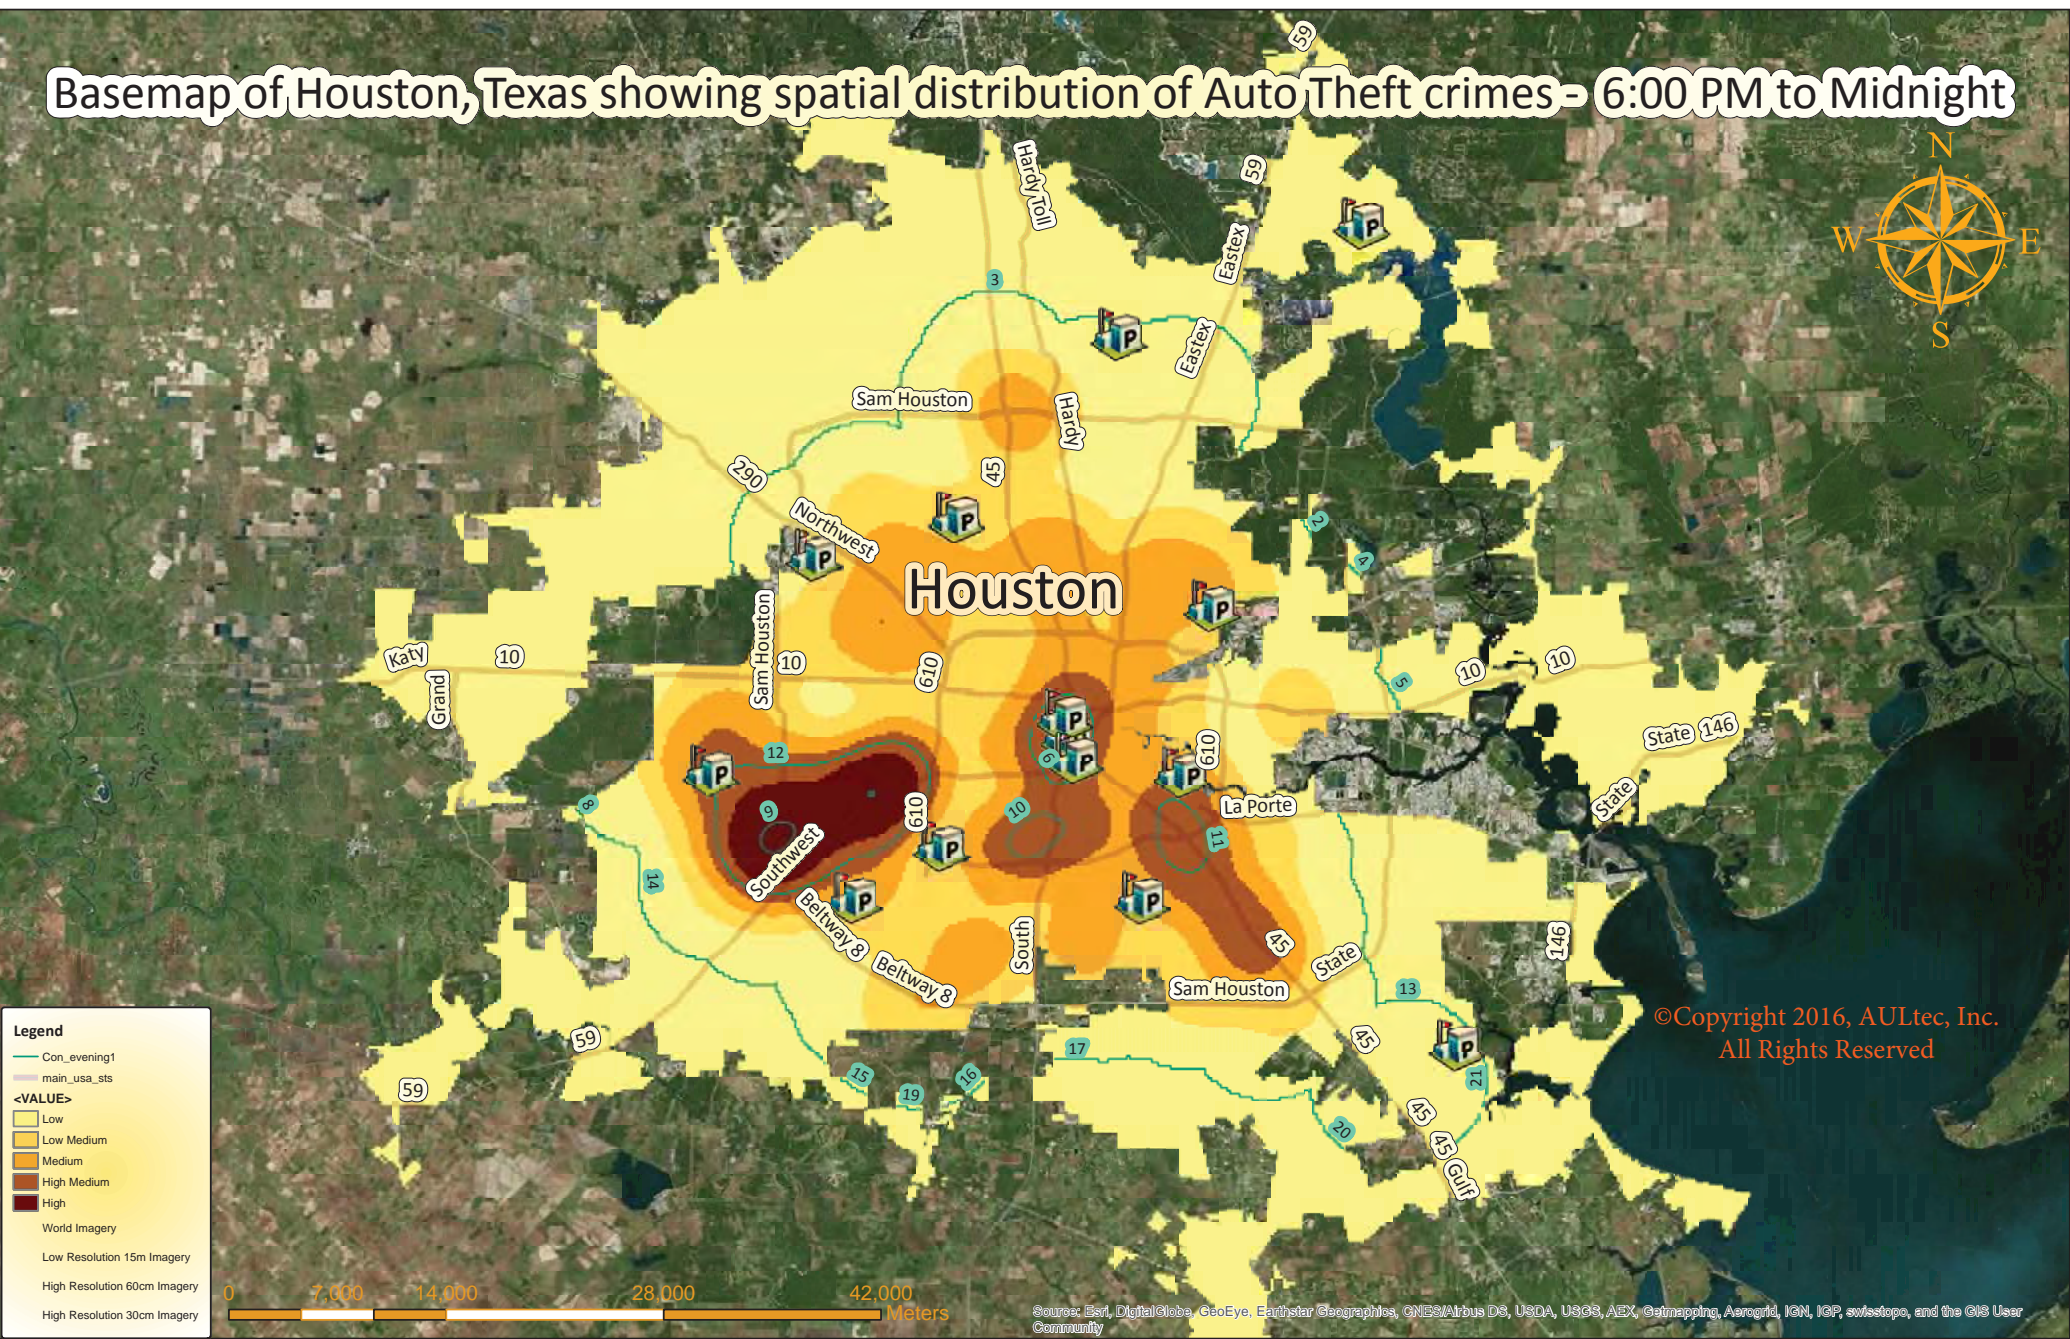

Basemap of Houston, Texas showing spatial distribution of Auto Theft crimes - 6:00 PM to Midnight

Legend

- Con_evening1
- main_usa_sts
- <VALUE>
- Low
- Low Medium
- Medium
- High Medium
- High
- World Imagery
- Low Resolution 15m Imagery
- High Resolution 60cm Imagery
- High Resolution 30cm Imagery