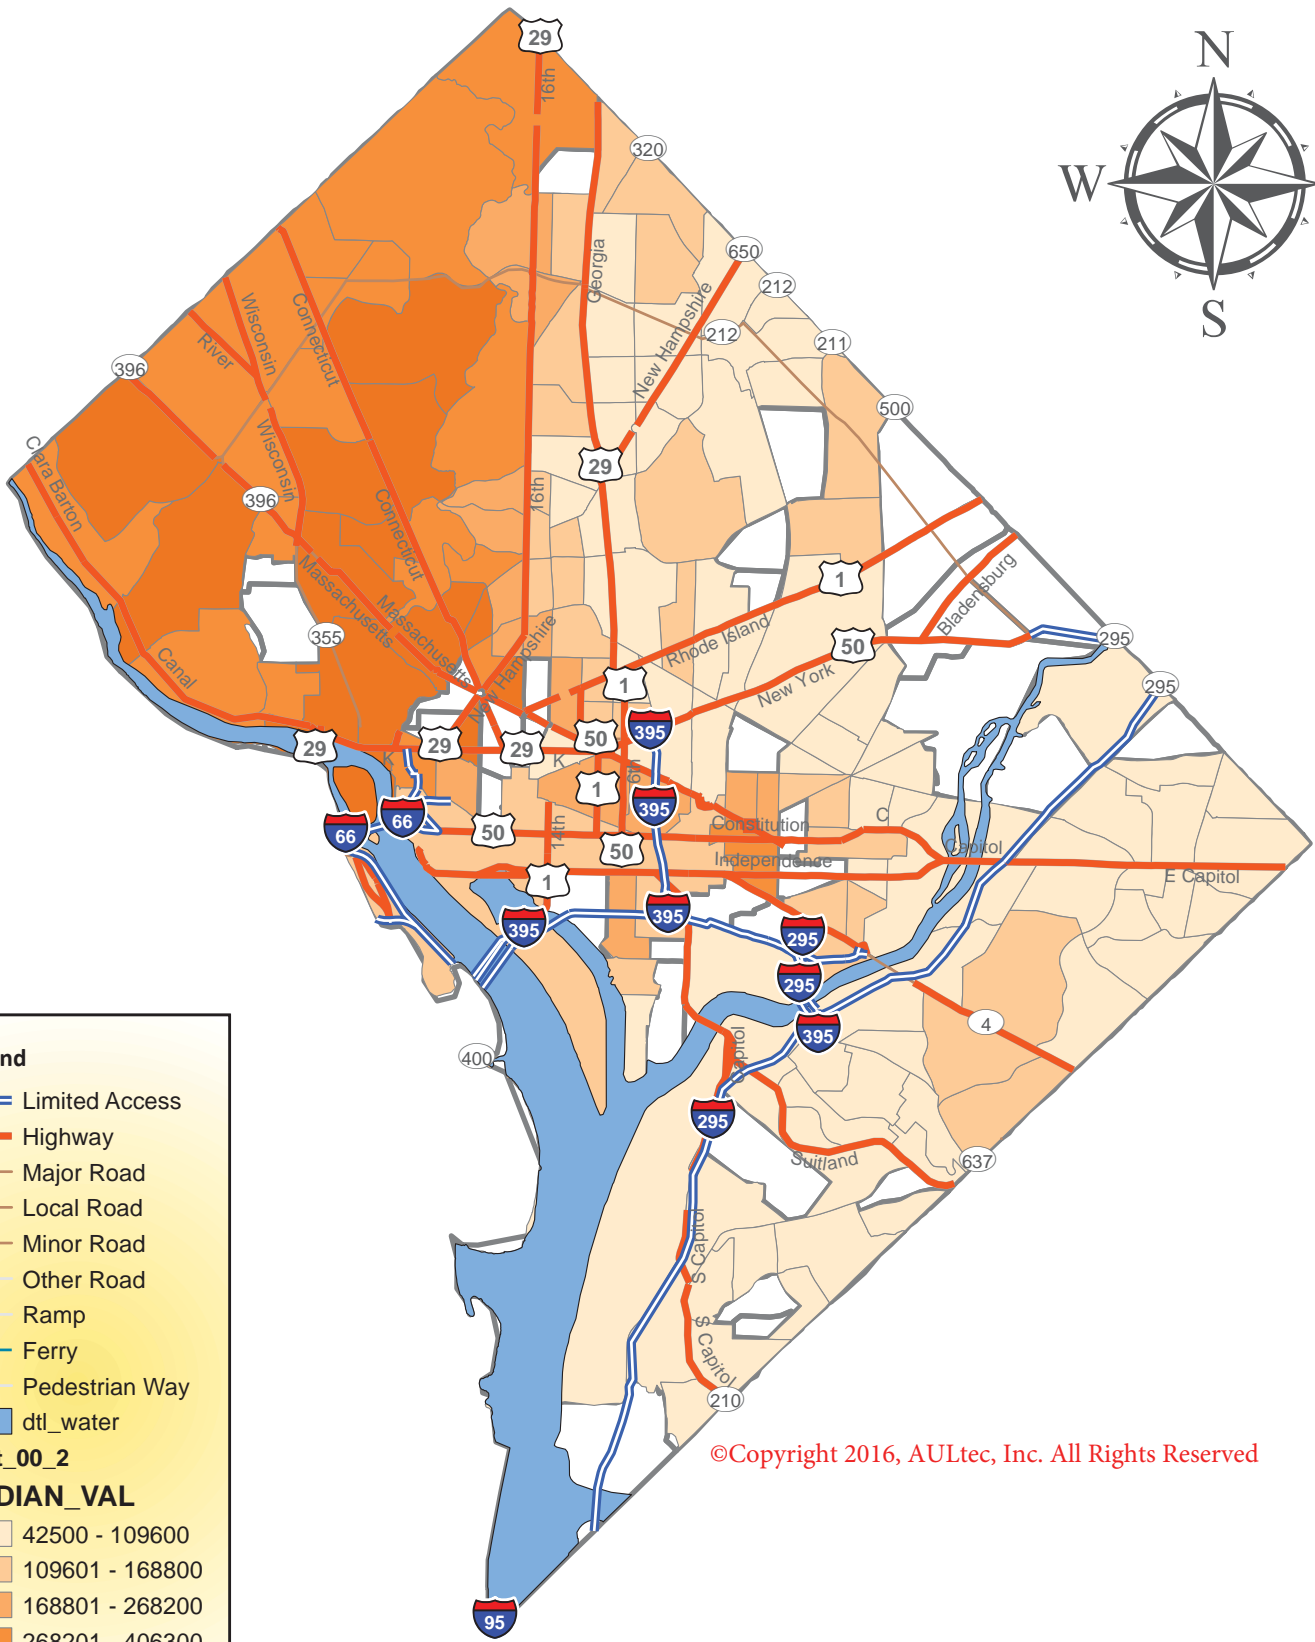

# MAP OF WASHINGTON, DC SHOWING MEDIAN HOUSE VALUES IN 2000

**Legend**

- Limited Access
- Highway
- Major Road
- Local Road
- Minor Road
- Other Road
- Ramp
- - - Ferry
- Pedestrian Way
- dtl\_water

**tract\_00\_2**